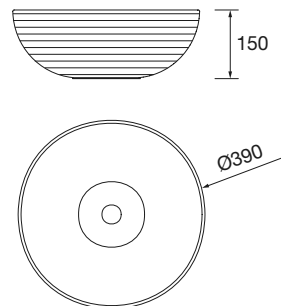

SEDUCTION - Ceramic countertop basin Ø 390 mm

Finish

Packaging dimensions and weight

Lenght (mm)	455
Depth (mm)	455
Height (mm)	220
Net weight (kg)	3,6
Gross weight (kg)	5,6

Technical Characteristics

- White porcelain integrated basin.
- Resistant to chemical products and scratching.
- Recyclable.
- Syphon, pop-up drain stopper and tap not included.

Basin Dimensions

* ± 5 mm

Vanity top machining

* To see more machining options for countertops, consult the Drill Guide.

Centered tap	Tap to wall	Offset tap
L øG=90 X1 X2=X1 Z1=310 Z2=60	L øG=90 X1 Z1=230	L øG=90 X1 X2=X1-175 Z1=230 Z2=70